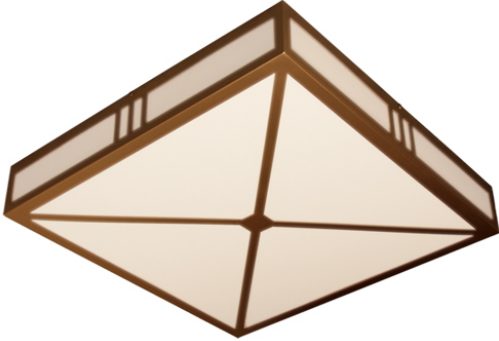

8676985 | 36" WIDE DECO CROSS FLUSHMOUNT

ADDITIONAL INFORMATION

CCL Part Number:	8676985
Size Range:	36-48"
Item Minimum Height:	6"
Item Maximum Height:	6"
Item Width or Depth:	36" Width
Item Length or Square:	36" Length
Item Length or Depth:	36" Depth
Item Weight:	36 lbs.
Bulb Type:	A19
Base Type:	E26
Quantity:	4
Wattage:	60
Family:	Deco Cross
Metal Finish:	Coffee Cinnamon
Lens Color:	Statuario Idalight
Styles:	CONTEMPORARY, IDALIGHT
MSRP:	\$3600.00