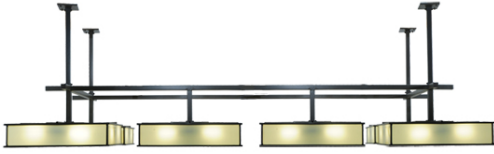

8676953 | 140" WIDE HENRY SEMI-FLUSHMOUNT

ADDITIONAL INFORMATION

CCL Part Number:	8676953
Size Range:	60-72"
Item Minimum Height:	54"
Item Maximum Height:	54"
Item Width or Depth:	60" Width
Item Length or Square:	140" Length
Item Length or Depth:	140" Depth
Item Weight:	lbs.
Bulb Type:	A19
Base Type:	E26
Quantity:	64
Wattage:	60
Family:	Henry
Styles:	CONTEMPORARY
MSRP:	\$59685.00