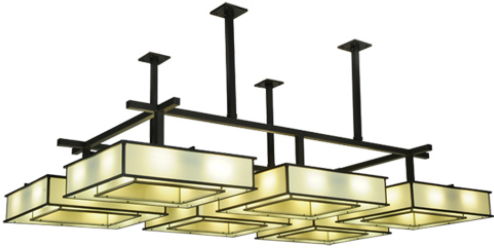

8676952 | 103" WIDE HENRY SEMI-FLUSHMOUNT

ADDITIONAL INFORMATION

CCL Part Number:	8676952
Size Range:	96-108"
Item Minimum Height:	42.5"
Item Maximum Height:	42.5"
Item Width or Depth:	60" Width
Item Length or Square:	102" Length
Item Length or Depth:	102" Depth
Item Weight:	200 lbs.
Bulb Type:	T4 TRI
Base Type:	GX24Q-3
Quantity:	48
Wattage:	26
Family:	Henry
Metal Finish:	Bronze
Lens Color:	Oatmeal Linen
Styles:	CONTEMPORARY
MSRP:	\$0.00