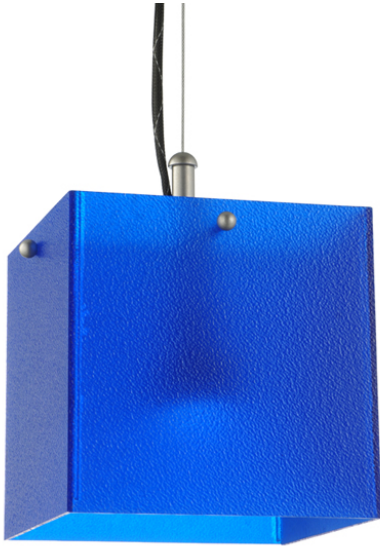

8676899 | 6.75" SQUARE CLUBHOUSE LED MINI PENDANT

ADDITIONAL INFORMATION

CCL Part Number:	8676899
Size Range:	6-8"
Item Minimum Height:	10"
Item Maximum Height:	70"
Item Width or Depth:	955" Width
Item Length or Square:	675" Square
Item Length or Depth:	" Depth
Item Weight:	2 lbs.
Bulb Type:	MR16
Base Type:	GU5.3
Quantity:	1
Wattage:	4
Family:	ClubHouse
Metal Finish:	Nickel
Lens Color:	Blue Idalight
Styles:	CONTEMPORARY, DECO
MSRP:	\$1023.00