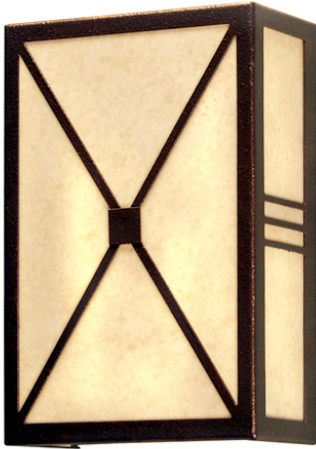

8676808 | 8" WIDE DECO CROSS WALL SCONCE

ADDITIONAL INFORMATION

CCL Part Number:	8676808
Item Maximum Height:	12"
Item Width or Depth:	8" Width
Item Length or Depth:	4" Depth
Item Weight:	3 lbs.
Bulb Type:	A19
Base Type:	E26
Quantity:	2
Wattage:	40
Family:	Deco Cross
Metal Finish:	Faux Textures
Lens Color:	Botticino Idalight
Styles:	CONTEMPORARY, IDALIGHT
MSRP:	\$750.00