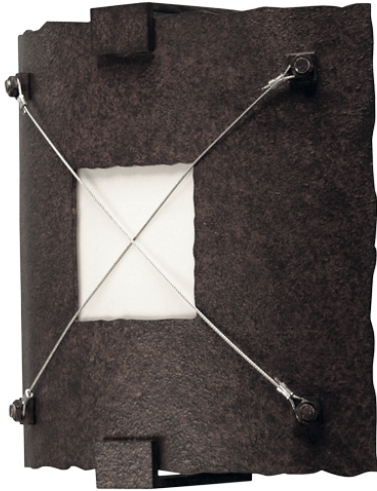

8676777 | 12" WIDE INDUSTRIAL CHIC WALL SCONCE

ADDITIONAL INFORMATION

CCL Part Number:	8676777
Item Maximum Height:	12"
Item Width or Depth:	12" Width
Item Length or Depth:	4" Depth
Item Weight:	9 lbs.
Bulb Type:	A19
Base Type:	E26
Quantity:	2
Wattage:	40
Family:	Industrial Chic
Metal Finish:	Grey
Lens Color:	Statuario Idalight
MSRP:	\$1500.00