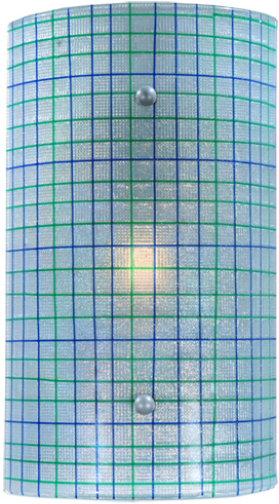

8676702 | 9"W FUSEDGLASS WALL SCONCE

ADDITIONAL INFORMATION

CCL Part Number:	8676702
Size Range:	14-16"
Item Maximum Height:	15"
Item Width or Depth:	9" Width
Item Length or Depth:	3.75" Depth
Item Weight:	lbs.
Bulb Type:	T10
Base Type:	E26
Quantity:	1
Wattage:	60
Family:	FusedGlass
Lens Color:	Clear IridBlueGreen Stringers
Styles:	ART GLASS, CONTEMPORARY
MSRP:	\$1800.00