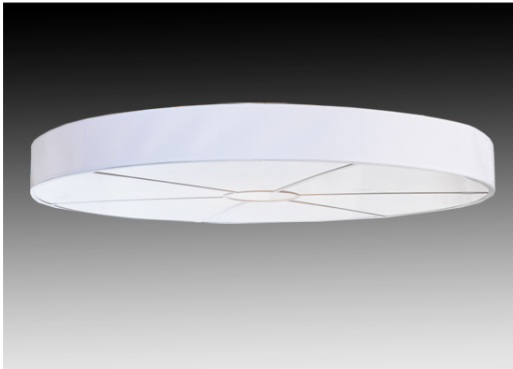

8676671 | 72" WIDE HEATHER DRUM FLUSHMOUNT

ADDITIONAL INFORMATION

CCL Part Number:	8676671
Size Range:	60-72"
Item Minimum Height:	8"
Item Maximum Height:	8"
Item Width or Depth:	72" Width
Item Length or Square:	72" Length
Item Length or Depth:	72" Depth
Item Weight:	60 lbs.
Bulb Type:	A19
Base Type:	GU24
Quantity:	12
Wattage:	12 LED
Family:	Heather Drum
Metal Finish:	White
Lens Color:	White TextreneStatuario Idali
Styles:	CONTEMPORARY , DECO , FABRIC
MSRP:	\$11400.00