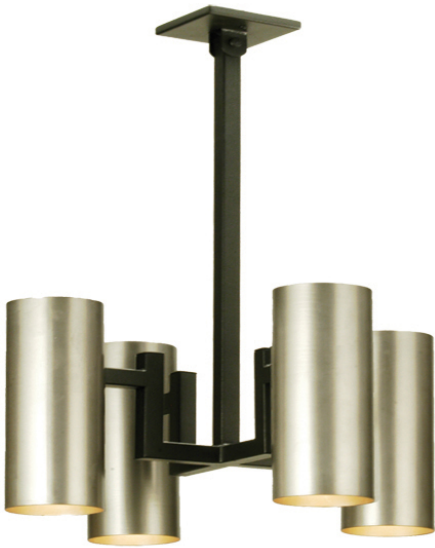

8676602 | 22" WIDE ADAMS CYLINDER 4 ARM PENDANT

ADDITIONAL INFORMATION

CCL Part Number:	8676602
Size Range:	22-24"
Item Minimum Height:	30"
Item Maximum Height:	30"
Item Width or Depth:	22" Width
Item Length or Square:	22" Length
Item Length or Depth:	22" Depth
Item Weight:	lbs.
Base Type:	E26
Quantity:	4
Wattage:	100
Family:	Adams Cylinder
Metal Finish:	Dark RoastNickel Cylinders
Styles:	CONTEMPORARY
MSRP:	\$1635.00