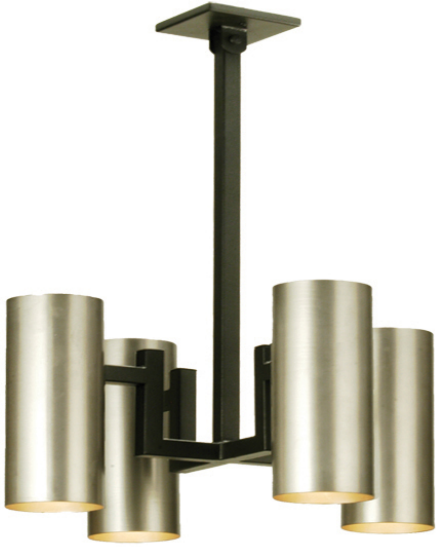

8676602 | 22" WIDE ADAMS CYLINDER 4 ARM PENDANT

ADDITIONAL INFORMATION

CCL Part Number:	8676602
Size Range:	22-24"
Item Minimum Height:	30"
Item Maximum Height:	30"
Item Width or Depth:	22" Width
Item Length or Square:	22" Length
Item Length or Depth:	22" Depth
Item Weight:	lbs.
Base Type:	E26
Quantity:	4
Wattage:	100
Family:	Adams Cylinder
Metal Finish:	Dark RoastNickel Cylinders
Styles:	CONTEMPORARY
MSRP:	\$1635.00