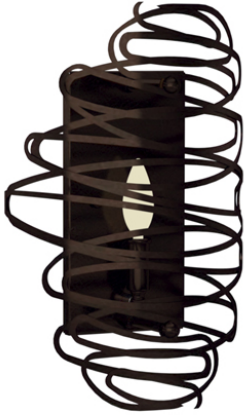

8676517 | 10" WIDE TWISTER WALL SCONCE

ADDITIONAL INFORMATION

CCL Part Number:	8676517
Size Range:	8-10"
Item Maximum Height:	15"
Item Width or Depth:	10" Width
Item Length or Depth:	4" Depth
Item Weight:	2 lbs.
Bulb Type:	B10
Base Type:	E12
Quantity:	1
Wattage:	60
Family:	Twister
Metal Finish:	Bronze
Styles:	CONTEMPORARY
MSRP:	\$480.00