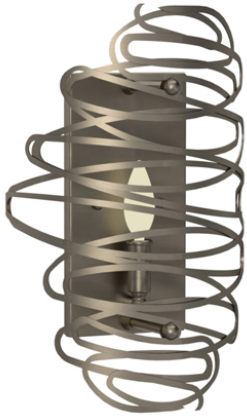

8676515 | 10" WIDE TWISTER WALL SCONCE

ADDITIONAL INFORMATION

CCL Part Number:	8676515
Size Range:	8-10"
Item Maximum Height:	15"
Item Width or Depth:	10" Width
Item Length or Depth:	4" Depth
Item Weight:	2 lbs.
Bulb Type:	B10
Base Type:	E12
Quantity:	1
Wattage:	60
Family:	Twister
Metal Finish:	Nickel
Styles:	CONTEMPORARY
MSRP:	\$480.00