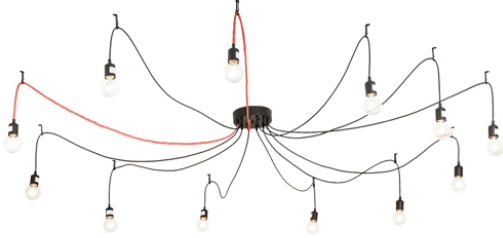

8676453 | 120" WIDE STRING LEGS 12 LIGHT PENDANT

ADDITIONAL INFORMATION

CCL Part Number:	8676453
Size Range:	108-120"
Item Minimum Height:	12"
Item Maximum Height:	70"
Item Width or Depth:	120" Width
Item Length or Square:	120" Length
Item Length or Depth:	120" Depth
Item Weight:	9.5 lbs.
Bulb Type:	G25
Base Type:	E26
Quantity:	12
Wattage:	6 LED
Family:	String Legs
Metal Finish:	Black
Styles:	CONTEMPORARY
MSRP:	\$2970.00