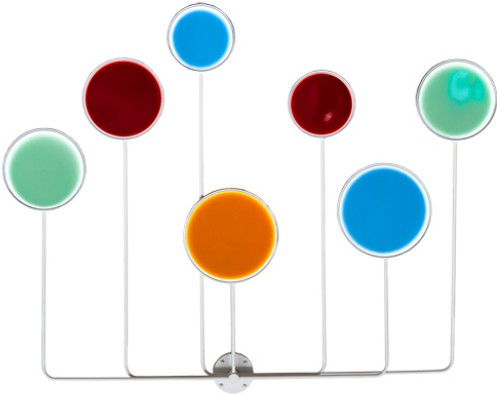

8676406 | 74" WIDE LOLLYPOP WALL SCONCE

ADDITIONAL INFORMATION

CCL Part Number:	8676406
Size Range:	72-80"
Item Maximum Height:	58"
Item Width or Depth:	74" Width
Item Length or Depth:	4" Depth
Item Weight:	48 lbs.
Bulb Type:	LED
Base Type:	INTEGRAL
Quantity:	STRIP
Wattage:	96
Family:	lollypop
Metal Finish:	White Red Blue Green Orange
Lens Color:	Contrail Mist Idalight
Styles:	CONTEMPORARY, IDALIGHT
MSRP:	\$9750.00