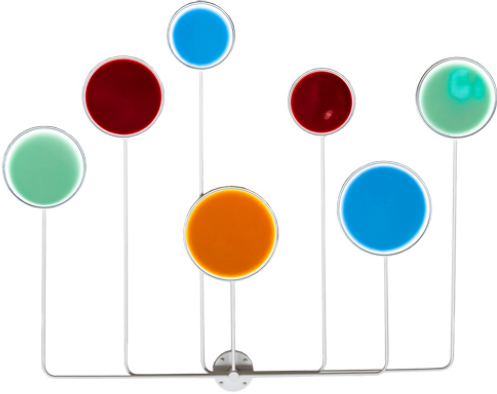

8676406 | 74" WIDE LOLLYPOP WALL SCONCE

ADDITIONAL INFORMATION

| | |
|------------------------------|---------------------------------------------|
| CCL Part Number: | 8676406 |
| Size Range: | 72-80" |
| Item Maximum Height: | 58" |
| Item Width or Depth: | 74" Width |
| Item Length or Depth: | 4" Depth |
| Item Weight: | 48 lbs. |
| Bulb Type: | LED |
| Base Type: | INTEGRAL |
| Quantity: | STRIP |
| Wattage: | 96 |
| Family: | lollypop |
| Metal Finish: | White Red Blue Green Orange |
| Lens Color: | Contrail Mist Idalight |
| Styles: | CONTEMPORARY, IDALIGHT |
| MSRP: | \$9750.00 |