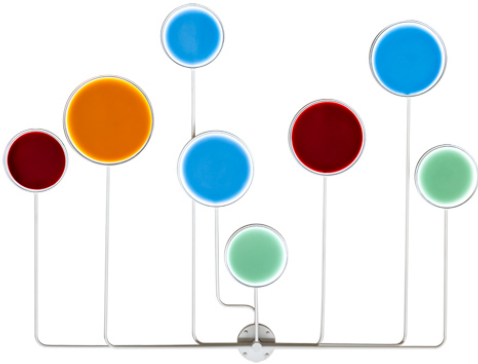

8676405 | 74" WIDE LOLLYPOP WALL SCONCE

ADDITIONAL INFORMATION

CCL Part Number:	8676405
Size Range:	72-80"
Item Maximum Height:	56"
Item Width or Depth:	74" Width
Item Length or Depth:	4" Depth
Item Weight:	48 lbs.
Bulb Type:	LED
Base Type:	INTEGRAL
Quantity:	STRIP
Wattage:	98
Family:	lollypop
Metal Finish:	White Red Green Blue And Orange
Lens Color:	Contrail Mist Idalight
Styles:	CONTEMPORARY, IDALIGHT
MSRP:	\$10800.00