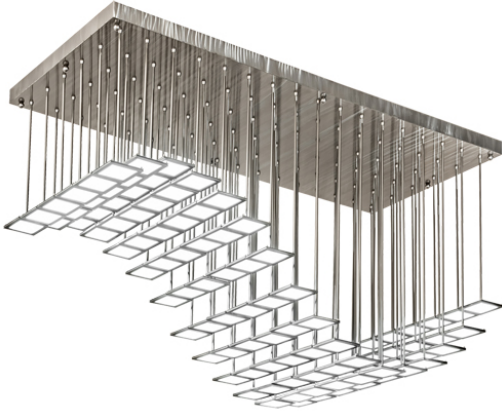

8676307 | 80" LONG OLED CEILING FIXTURE

ADDITIONAL INFORMATION

CCL Part Number:	8676307
Size Range:	80-88"
Item Minimum Height:	45"
Item Maximum Height:	45"
Item Width or Depth:	34" Depth
Item Length or Square:	80" Length
Item Length or Depth:	80" Length
Item Weight:	315 lbs.
Bulb Type:	OLED
Base Type:	INTEGRAL
Wattage:	680
Family:	OLED
Metal Finish:	Steel
Lens Color:	Oled
Styles:	CONTEMPORARY
MSRP:	\$66000.00