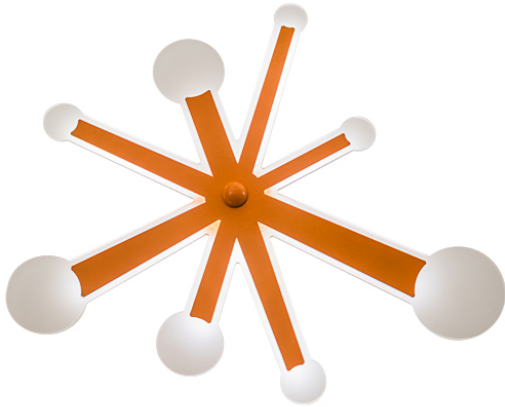

8676250 | 12"W ROSCOE WALL SCONCE

ADDITIONAL INFORMATION

CCL Part Number:	8676250
Size Range:	12-14"
Item Maximum Height:	10"
Item Width or Depth:	12" Width
Item Length or Depth:	1.25" Depth
Item Weight:	1 lbs.
Bulb Type:	STRIP
Base Type:	INTEGRAL
Quantity:	LED
Wattage:	7
Family:	Roscoe
Metal Finish:	Orange
Lens Color:	Contrail Mist Idalight
Styles:	CONTEMPORARY
MSRP:	\$1050.00