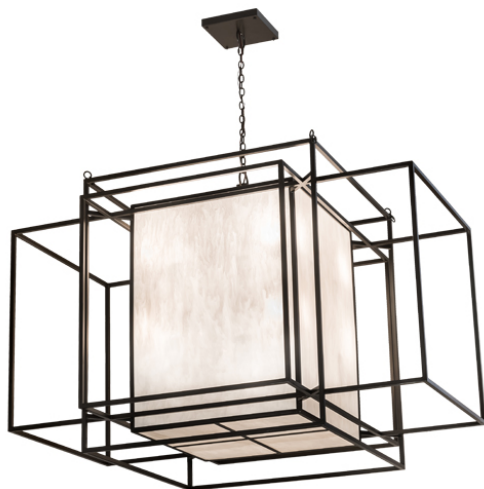

8676236 | 72" LONG GEOMETRIC CLUBHOUSE OBLONG PENDANT

ADDITIONAL INFORMATION

CCL Part Number:	8676236
Size Range:	72-80"
Item Minimum Height:	58"
Item Maximum Height:	142"
Item Width or Depth:	55.5" Depth
Item Length or Square:	73.5" Length
Item Length or Depth:	73.5" Length
Item Weight:	210 lbs.
Bulb Type:	A19
Base Type:	GU24
Quantity:	32
Wattage:	12 LED
Family:	Geometric ClubHouse
Metal Finish:	Bronze
Lens Color:	Whitestone Idalight
Styles:	ART GLASS , CONTEMPORARY , MISSION
MSRP:	\$26250.00