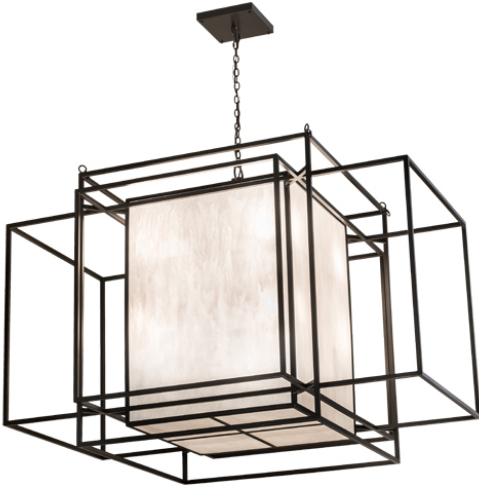

8676236 | 72" LONG GEOMETRIC CLUBHOUSE OBLONG PENDANT

ADDITIONAL INFORMATION

CCL Part Number:	8676236
Size Range:	72-80"
Item Minimum Height:	58"
Item Maximum Height:	142"
Item Width or Depth:	55.5" Depth
Item Length or Square:	73.5" Length
Item Length or Depth:	73.5" Length
Item Weight:	210 lbs.
Bulb Type:	A19
Base Type:	GU24
Quantity:	32
Wattage:	12 LED
Family:	Geometric ClubHouse
Metal Finish:	Bronze
Lens Color:	Whitestone Idalight
Styles:	ART GLASS , CONTEMPORARY , MISSION
MSRP:	\$26250.00