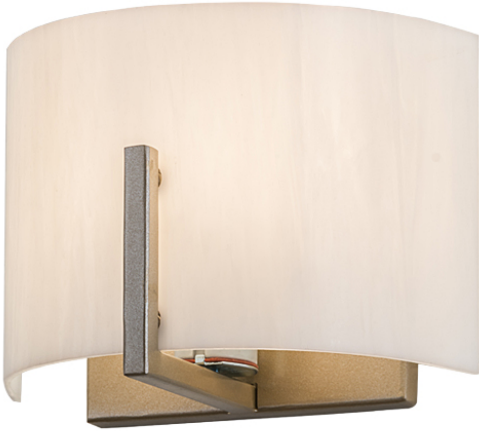

8676167 | 9"W LOCKPORT WALL SCONCE

ADDITIONAL INFORMATION

CCL Part Number:	8676167
Size Range:	8-10"
Item Maximum Height:	6.5"
Item Width or Depth:	9" Width
Item Length or Depth:	5" Depth
Item Weight:	2 lbs.
Bulb Type:	A15
Base Type:	E26
Quantity:	1
Wattage:	60
Family:	Lockport
Metal Finish:	Gold
Lens Color:	White Art Glass
Styles:	ART GLASS , CONTEMPORARY , MISSION
MSRP:	\$1800.00