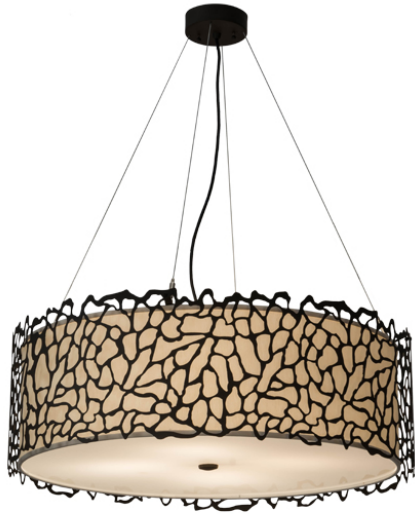

8676036 | 30" WIDE SOHO PENDANT

ADDITIONAL INFORMATION

CCL Part Number:	8676036
Size Range:	30-36"
Item Minimum Height:	20"
Item Maximum Height:	84"
Item Width or Depth:	30" Width
Item Length or Square:	30" Length
Item Length or Depth:	30" Depth
Item Weight:	17 lbs.
Bulb Type:	T3 SPIRAL
Base Type:	E26
Quantity:	4
Wattage:	42
Family:	Soho
Metal Finish:	Bronze
Lens Color:	Eggshell Textrene
Styles:	CONTEMPORARY, FABRIC
MSRP:	\$3360.00