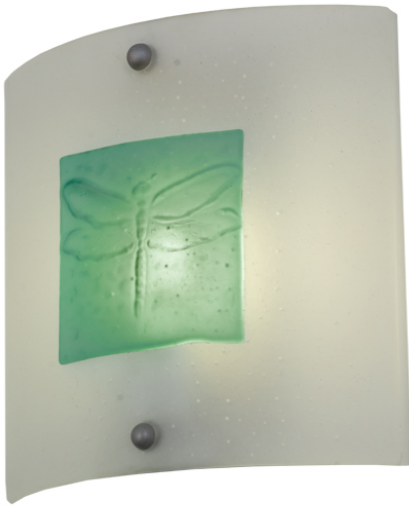

8675980 | 11"W FUSEDGLASS WALL SCONCE

ADDITIONAL INFORMATION

CCL Part Number:	8675980
Size Range:	10-12"
Item Maximum Height:	11"
Item Width or Depth:	11" Width
Item Length or Depth:	3" Depth
Item Weight:	4 lbs.
Bulb Type:	T10
Base Type:	E26
Quantity:	1
Wattage:	40
Family:	FusedGlass
Metal Finish:	Nickel
Styles:	ART GLASS , CONTEMPORARY , INSECTS
MSRP:	\$1080.00