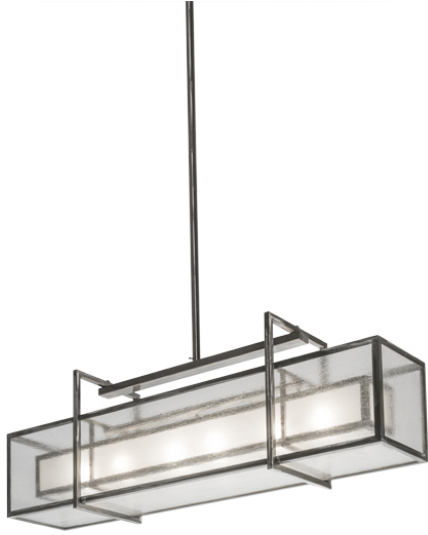

8675961 | 54" LONG DORSET CUBE OBLONG PENDANT

ADDITIONAL INFORMATION

CCL Part Number:	8675961
Size Range:	48-60"
Item Minimum Height:	126"
Item Maximum Height:	126"
Item Width or Depth:	12" Depth
Item Length or Square:	54" Length
Item Length or Depth:	54" Length
Item Weight:	60 lbs.
Bulb Type:	A19
Base Type:	E26
Quantity:	6
Wattage:	60
Family:	Dorset Cube
Metal Finish:	Clear
Lens Color:	Clear Seedy Glass
Styles:	ART GLASS , CONTEMPORARY , DECO
MSRP:	\$10500.00