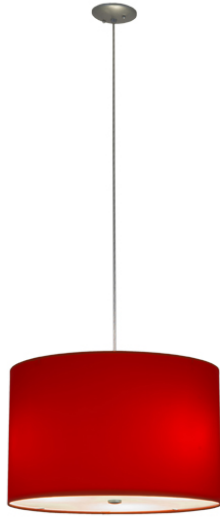

8675869 | 22" WIDE SIMPLE DRUM PENDANT

ADDITIONAL INFORMATION

| | |
|-------------------------------|--|
| CCL Part Number: | 8675869 |
| Size Range: | 20-22" |
| Item Minimum Height: | 16.5" |
| Item Maximum Height: | 136" |
| Item Width or Depth: | 22" Width |
| Item Length or Square: | 22" Length |
| Item Length or Depth: | 22" Depth |
| Item Weight: | 6 lbs. |
| Bulb Type: | A19 |
| Base Type: | E26 |
| Quantity: | 3 |
| Wattage: | 60 |
| Family: | Simple Drum |
| Metal Finish: | Silver |
| Lens Color: | Red Linen |
| Styles: | CONTEMPORARY , FABRIC , IDALIGHT |
| MSRP: | \$1305.00 |