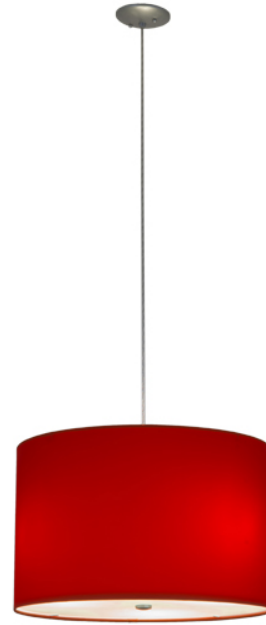

8675869 | 22" Wide Simple Drum Pendant

ADDITIONAL INFORMATION

CCL Part Number:	8675869
Size Range:	20-22"
Item Minimum Height:	16.5"
Item Maximum Height:	136"
Item Width or Depth:	22" Width
Item Length or Square:	22" Length
Item Length or Depth:	22" Depth
Item Weight:	6 lbs.
Bulb Type:	T5 DUAL
Base Type:	E26
Quantity:	3
Wattage:	24
Family:	Simple Drum
Metal Finish:	Silver
Lens Color:	Red Linen
Styles:	ACRYLIC , CONTEMPORARY , FABRIC
MSRP:	\$1305.00