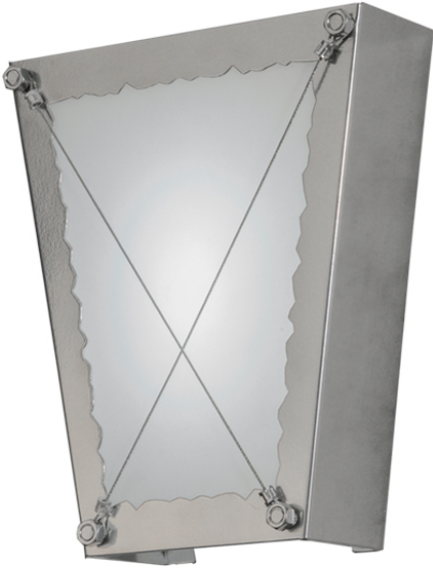

8675713 | 10"W INDUSTRIAL CHIC WALL SCONCE

ADDITIONAL INFORMATION

CCL Part Number:	8675713
Size Range:	8-10"
Item Maximum Height:	12"
Item Width or Depth:	9.75" Width
Item Length or Depth:	4" Depth
Item Weight:	4 lbs.
Bulb Type:	PANEL
Base Type:	LED
Quantity:	1
Wattage:	4
Family:	Industrial Chic
Metal Finish:	Chrome
Lens Color:	Whitestone Idalight
Styles:	CONTEMPORARY, IDALIGHT, MISSION
MSRP:	\$1080.00