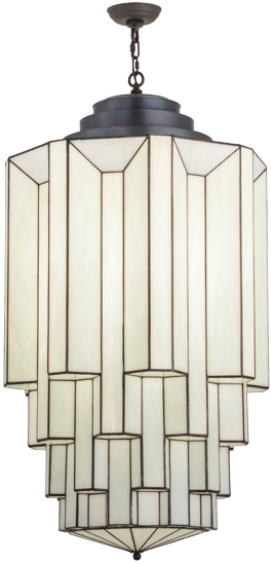

8675627 | 24" WIDE EMPIRE STATE PENDANT

ADDITIONAL INFORMATION

CCL Part Number:	8675627
Size Range:	24-30"
Item Minimum Height:	48"
Item Maximum Height:	78"
Item Width or Depth:	24" Width
Item Length or Square:	24" Length
Item Length or Depth:	24" Depth
Item Weight:	51 lbs.
Bulb Type:	A19
Base Type:	GU24
Quantity:	1
Wattage:	12 LED
Family:	Empire State
Metal Finish:	Brass
Lens Color:	White Art Glass
Styles:	ART GLASS , DECO , Lodge Rustic , MISSION
MSRP:	\$25200.00