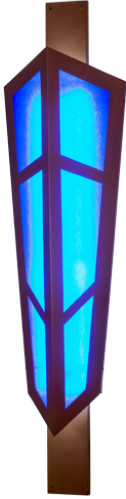

8675590 | 20"W KILLIAN LED WALL SCONCE

ADDITIONAL INFORMATION

CCL Part Number:	8675590
Size Range:	18-20"
Item Maximum Height:	78.5"
Item Width or Depth:	20" Width
Item Length or Depth:	11" Depth
Item Weight:	28 lbs.
Bulb Type:	STRIP
Base Type:	INTEGRAL
Quantity:	LED
Wattage:	9.5
Bulb Type2:	STRIP
Base Type2:	INTEGRAL
Quantity2:	LED
Wattage2:	6
Bulb Type3:	SPOTLIGHT
Base Type3:	INTEGRAL
Quantity3:	LED
Wattage3:	3.6
Family:	Killian
Metal Finish:	Copper

Contact

Phone: (833) 755-8800

Fax: (800) 826-2317

Lens Color: [Sapphire Idalight](#)
Styles: [CONTEMPORARY](#), [DECO](#), [MISSION](#), [NOUVEAU](#)
MSRP: \$4395.00

Contact

Phone: (833) 755-8800

Fax: (800) 826-2317