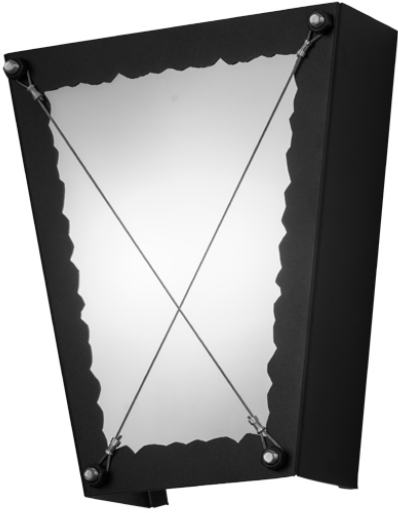

8675515 | 10"W INDUSTRIAL CHIC WALL SCONCE

ADDITIONAL INFORMATION

CCL Part Number:	8675515
Size Range:	8-10"
Item Maximum Height:	12"
Item Width or Depth:	10" Width
Item Length or Depth:	4.5" Depth
Item Weight:	4.5 lbs.
Bulb Type:	T4 CFL
Base Type:	G24Q-1
Quantity:	2
Wattage:	13
Family:	Industrial Chic
Metal Finish:	Grey
Lens Color:	Statuario Idalight
Styles:	CONTEMPORARY , IDALIGHT , Lodge Rustic , MISSION
MSRP:	\$750.00