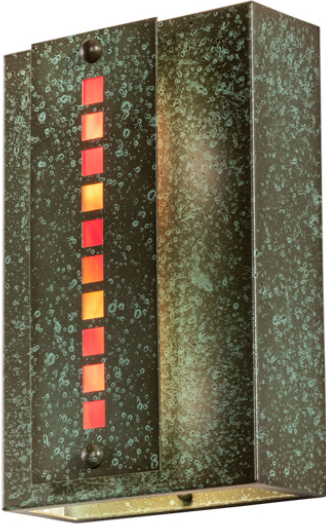

8675405 | 8" WIDE MAXWELL WALL SCONCE

ADDITIONAL INFORMATION

CCL Part Number:	8675405
Item Maximum Height:	12"
Item Width or Depth:	8" Width
Item Length or Depth:	4.5" Depth
Item Weight:	6 lbs.
Bulb Type:	T10
Base Type:	E26
Quantity:	2
Wattage:	60
Family:	Maxwell
Metal Finish:	Copper
Styles:	CONTEMPORARY , Lodge Rustic
MSRP:	\$1500.00