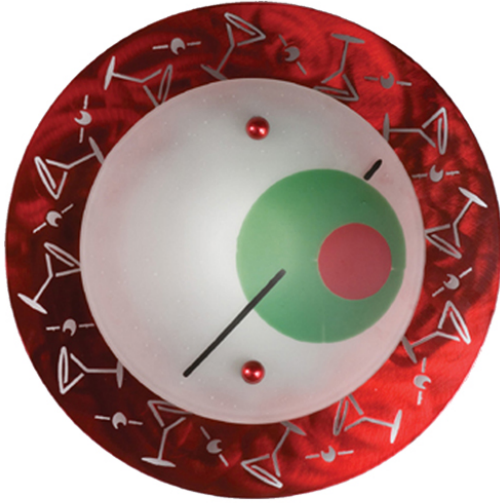

8675352 | 16"W SPIRITS A LITTLE DIRTY WALL SCONCE

ADDITIONAL INFORMATION

CCL Part Number:	8675352
Item Maximum Height:	16"
Item Width or Depth:	16" Width
Item Length or Depth:	4" Depth
Item Weight:	3 lbs.
Bulb Type:	T10
Base Type:	E26
Quantity:	1
Wattage:	60
Lens Color:	ClearGreen Red Olive W Black Pick
Styles:	CONTEMPORARY
MSRP:	\$1755.00